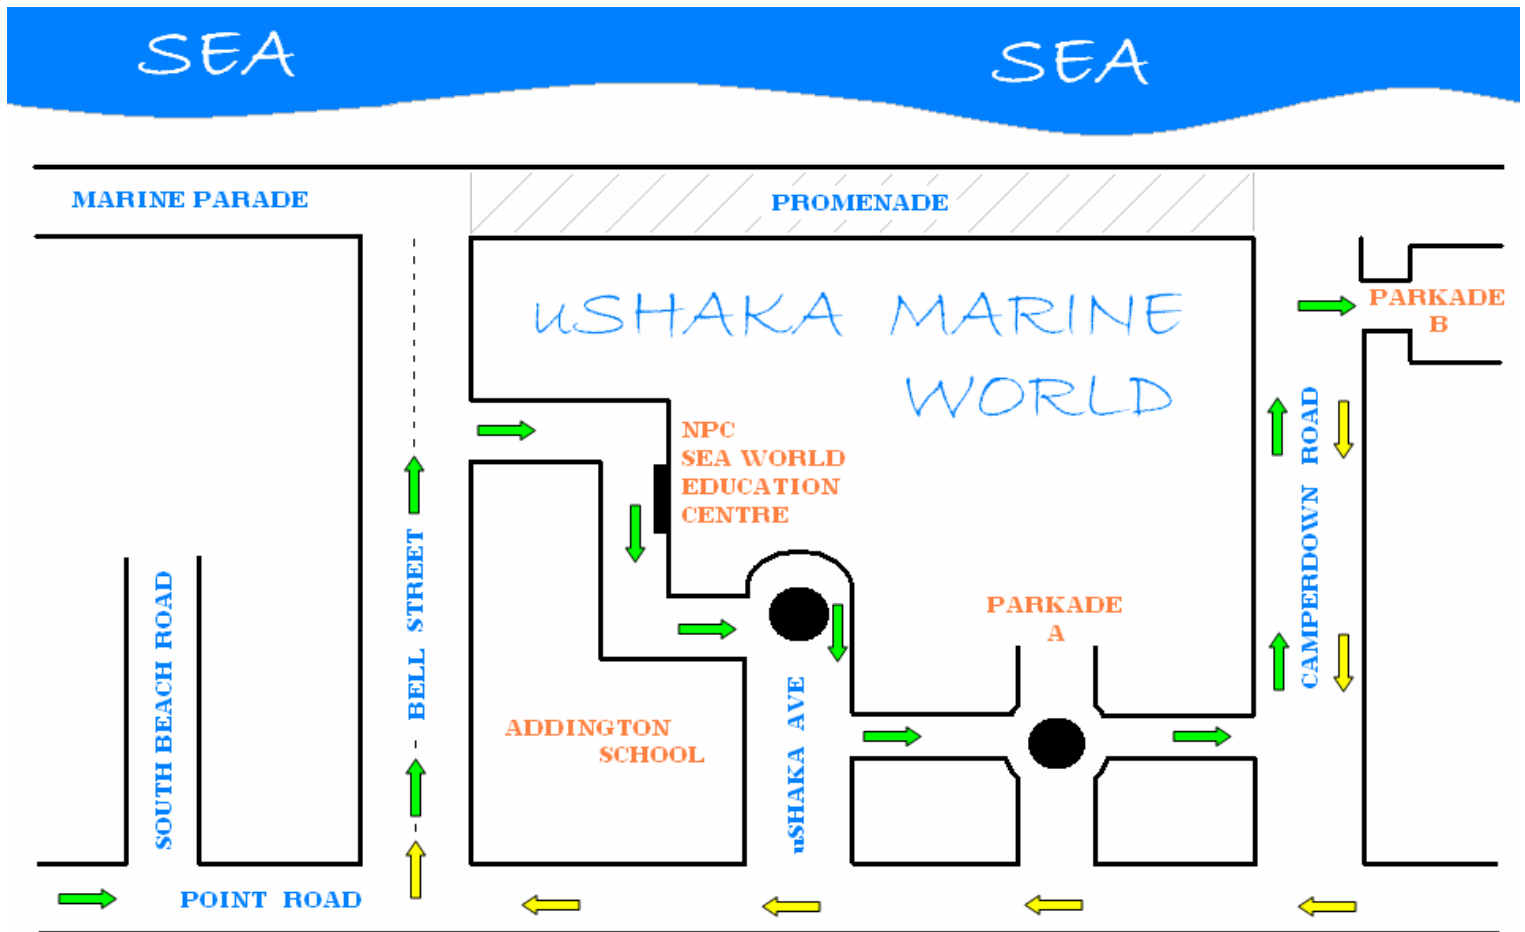

Maps

DIRECTIONS FOR BUSES

DROP OFF

The bus enters at the Bell Street access and drops passengers outside the Education Centre. The bus then follows the road around the building to the traffic circle, goes right into uShaka Avenue and turns left at the end of the car park. The bus goes past Parkade A and left into Camperdown Road and then right into Parkade B to park.

COLLECT

To return, the bus goes down Camperdown Road and right into Point Road. Turn left into Bell Street and back in through the same access on Bell Street.

Copyright © 2007, NPC Sea World Education Centre.

A division of the South African Association for Marine Biological Research (SAAMBR)